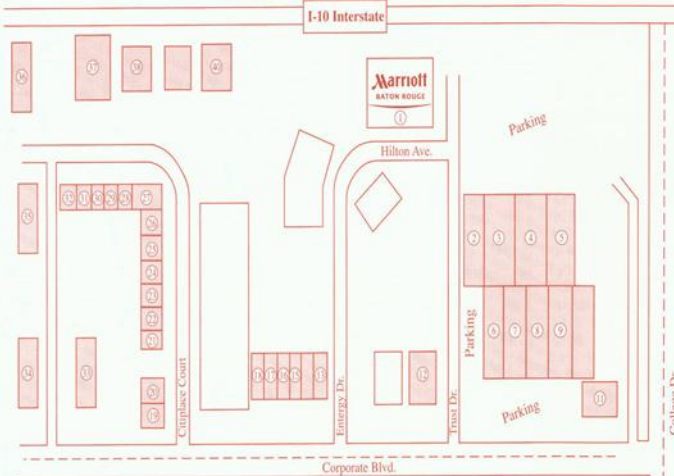

Restaurants, shops, and attractions within walking distance of the hotel.